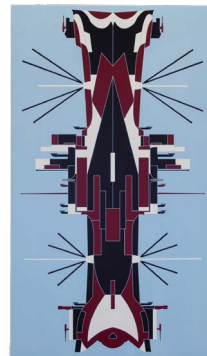

DAZ0034, 2018
Acrylic on canvas
275 x 158 cm