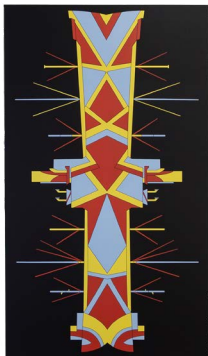

DAZ0022, 2018
Acrylic on canvas
275 x 158 cm