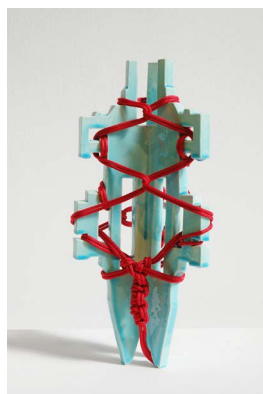

Timo Nasser

FROM SEPTEMBER 29, 2020

Timo Nasser's Art Dubai Portrait Exhibition explores his most recent body of work, *A Universal Alphabet*, presenting paintings, three-dimensional wall pieces and large, free-standing sculptures. Timo's work is represented by Sfeir-Semler Gallery in Beirut and Hamburg.

Single column: 200 x 10 x 6 cm

Set of 9 columns: 200 x 200 x 6 cm

Full installation: 200 x 1150 x 6 cm

Keeper 3, 2019

Painted steel

311 x 164 x 90 cm

Lightblue-Red, 2019

Glazed ceramics, rope