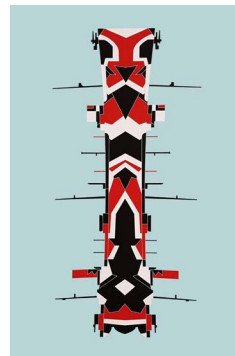

Timo Nasser

FROM SEPTEMBER 29, 2020

Timo Nasser's Art Dubai Portrait Exhibition explores his most recent body of work, *A Universal Alphabet*, presenting paintings, three-dimensional wall pieces and large, free-standing sculptures. Timo's work is represented by Sfeir-Semler Gallery in Beirut and Hamburg.

DAZ0010, 2018
Acrylic on canvas
275 x 158 cm

DAZ0034, 2018
Acrylic on canvas
275 x 158 cm

DAZ0022, 2018
Acrylic on canvas
275 x 158 cm

DAZ0026, 2018
Acrylic on canvas
210 x 140 cm

DAZ0034, 2018
Acrylic on canvas
275 x 158 cm

Single column: 200 x 10 x 6 cm

Set of 9 columns: 200 x 200 x 6 cm

Full installation: 200 x 1150 x 6 cm

Keeper 3, 2019

Painted steel

311 x 164 x 90 cm

Lightblue-Red, 2019

Glazed ceramics, rope