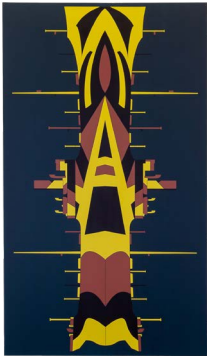

Timo Nasser

FROM SEPTEMBER 29, 2020

Timo Nasser's Art Dubai Portrait Exhibition explores his most recent body of work, *A Universal Alphabet*, presenting paintings, three-dimensional wall pieces and large, free-standing sculptures. Timo's work is represented by Sfeir-Semler Gallery in Beirut and Hamburg.