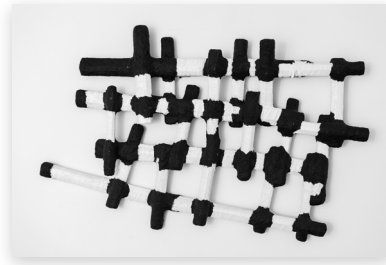

Art Dubai Portrait Exhibitions

SUPPORTED BY

MOHAMED AHMED IBRAHIM | FROM OCTOBER 15, 2020

Untitled, 2017
Cardboard box, wooden
skewers, papier-mâché
41 x 24 x 6.5 cm

USD 18,000