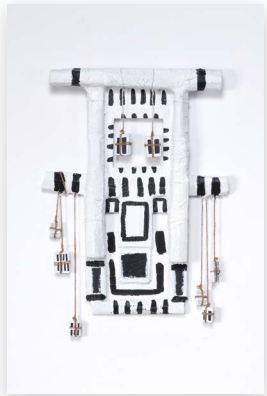

Untitled, 2016
Cardboard, twine,
papier-mâché
64 x 38 x 9 cm
USD 5,000

Art Dubai Portrait Exhibitions

SUPPORTED BY

MOHAMED AHMED IBRAHIM | FROM OCTOBER 15, 2020

Untitled, 2016
Cardboard, tarp, twine,
papier-mâché, acrylic
65 x 49 x 6 cm