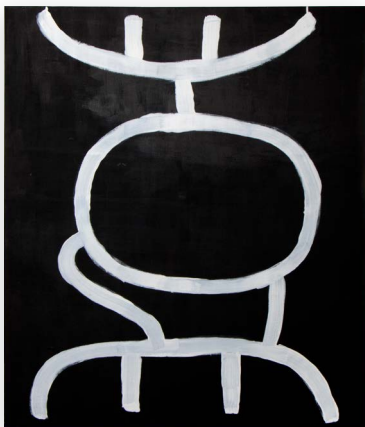

White form on black, 2016
Acrylic on canvas
145 x 120 cm

USD 18,000