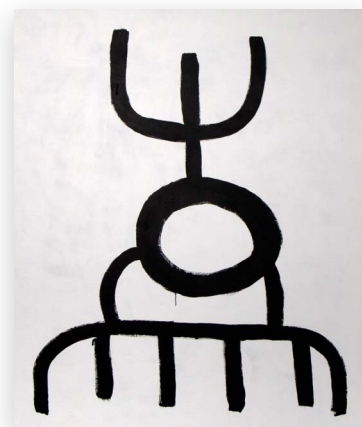

MOHAMED AHMED IBRAHIM | FROM OCTOBER 15, 2020

Untitled, 2017
Cardboard box, wooden
skewers, papier-mâché
41 x 24 x 6.5 cm

USD 18,000

White form on black, 2016
Acrylic on canvas
145 x 120 cm

USD 18,000

Black form on white, 2016
Acrylic on canvas
145 x 120 cm